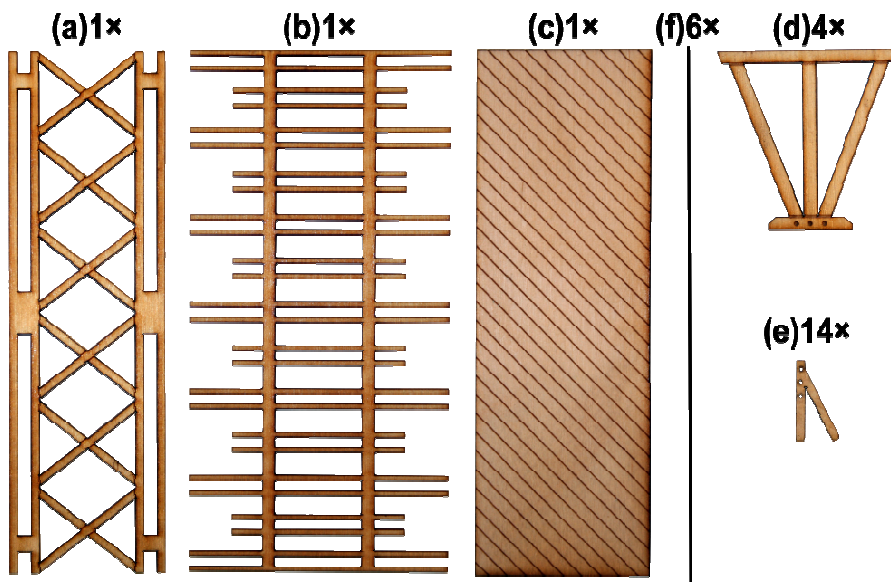

Elemlista

- (a) Vízszintes rácsszerkezet
- (b) Keresztgerendázat
- (c) Járófelület
- (d) Pillér
- (e) Korlát oszlop
- (f) Acél korlát