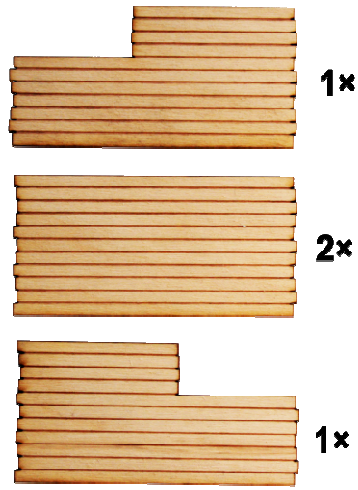

Congratulations on your purchase of this **SmallWood** product. Our high quality kits will bring you much joy.

The material of the items: wood, glued plywood.

Measurements of the assembled item:

L:240 × W:29 × H:33 mm (TT ~ 1:120)

Elemlista

1+2+1 db
Gerenda támfal

2+10 db
Dúcolás

List of items

1+2+1 piece
Buttress, Abutment

2+10 piece
Timbering